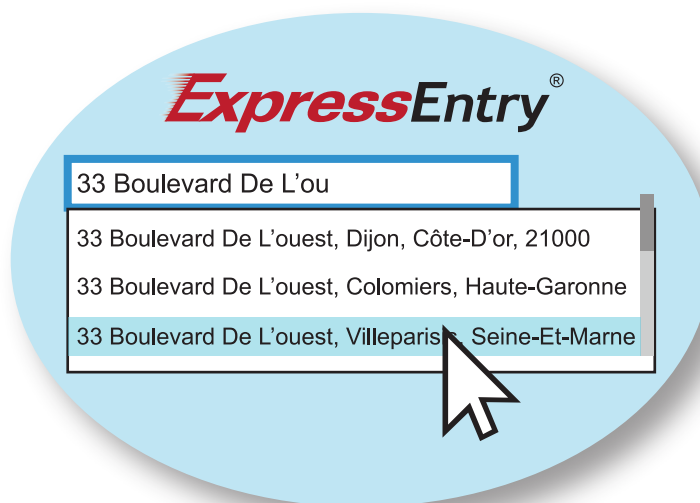

Global Express Entry

Improve E-commerce Checkout with Real-time Address Autocompletion

Melissa's Global Express Entry, a cloud-based, auto-completion tool, offers pre-validated addresses for over 240 countries, speeds up e-commerce checkout to improve the customer experience, helps website conversions, and ultimately reduces your costs associated with returned shipments due to incorrect addresses.

As you begin typing the address, Global Express Entry provides options and allows you to select the valid address. The address includes locality, administrative area, and postal code, and can be a single line of text or parsed.