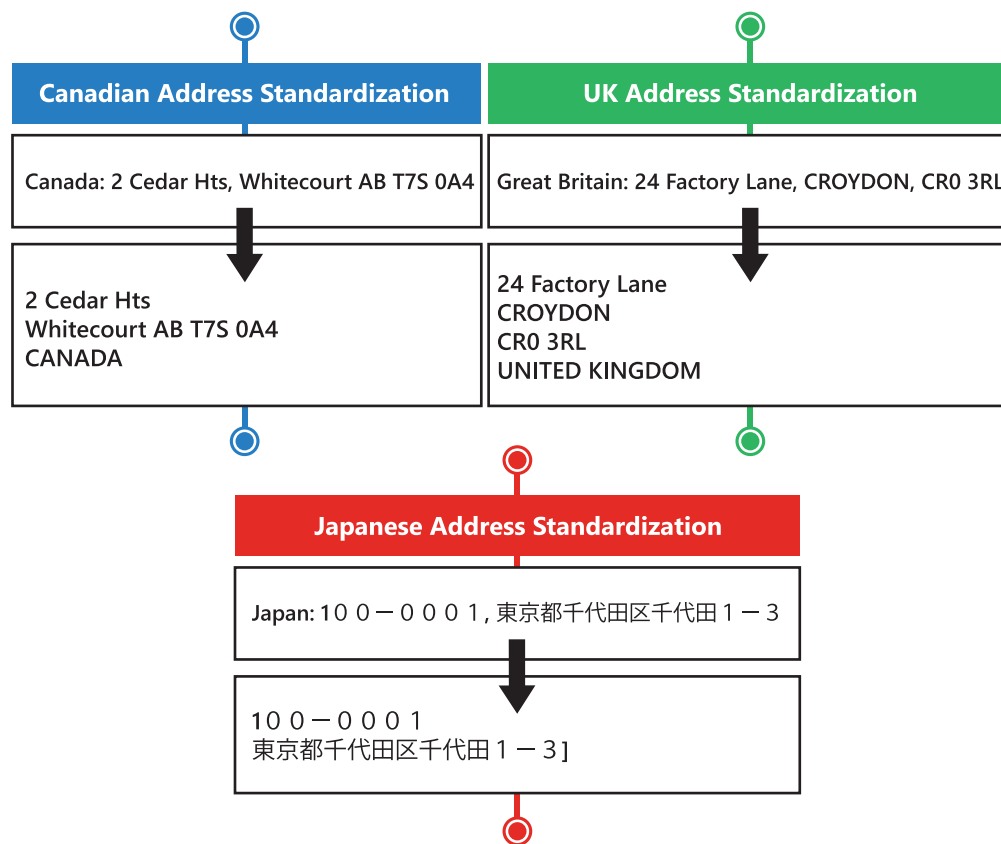

Global Express Entry

Improve E-commerce Checkout with Real-time Address Autocompletion

Melissa's Global Express Entry, a cloud-based, auto-completion tool, offers pre-validated addresses for over 240 countries, speeds up e-commerce checkout to improve the customer experience, helps website conversions, and ultimately reduces your costs associated with returned shipments due to incorrect addresses.

- **Autocompletes contact addresses** to speed up order entry with reduced keystrokes
- **Provides real-time verification** to eliminate shipping costs due to incorrect addresses
- **Autofills all address fields (city, state, ZIP Code, etc.)** and works like an Internet search engine to upgrade the user experience

As you begin typing the address, Global Express Entry provides options and allows you to select the valid address. The address includes locality, administrative area, and postal code, and can be a single line of text or parsed.

Get Started Today!

>> Get a FREE quote: www.melissa.com/en/address-autocomplete

Verified and Standardised Addresses = Improved Delivery Success

Global Express Entry accesses address data validated against delivery point data from official address sources. When Global Express Entry populates your customer's billing and/or shipping address there are no typos, incorrect postal codes, or non-standard state abbreviations. When your shipping labels are validated and standardised to local country specifications, your mail and deliveries arrive successfully, you don't waste postage and you have happy customers eager to do business with you again and again.